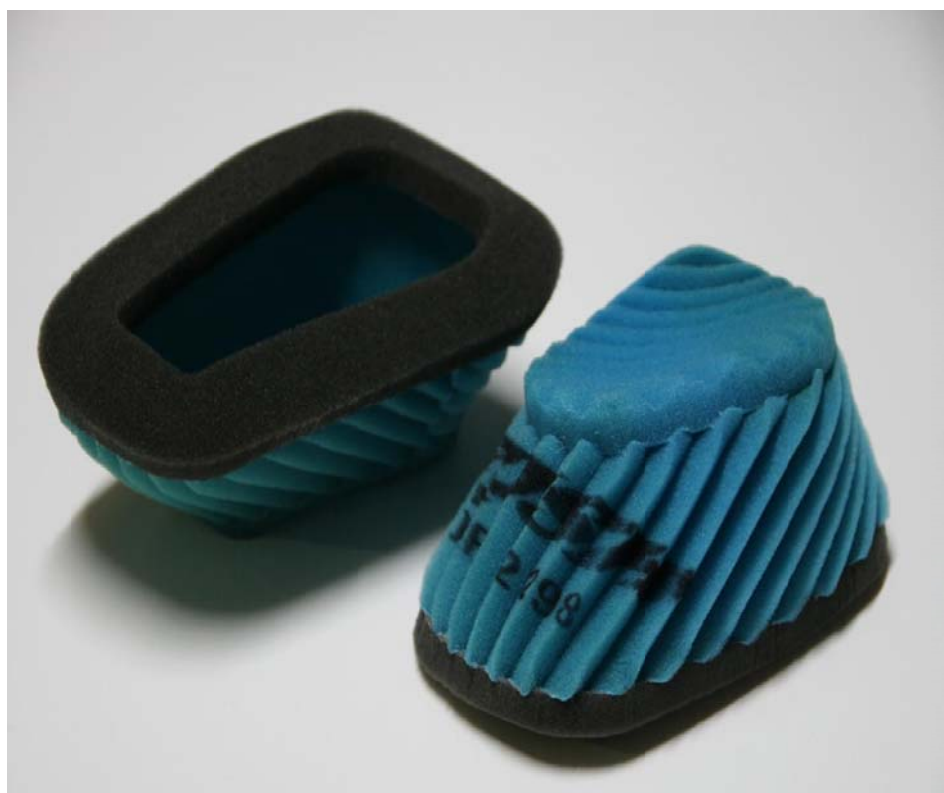

Part# O2R 2298

RRP \$29.50

Fits: Yamaha

YZ 80 1987-1992

- Fully reusable high performance race filters for SX, MX, Supermotard & Freestyle
  - Unique sawtooth design for increased surface area
  - Improved airflow - More power
  - Improved throttle response
  - Improved cage sealing – “Ultra Soft Seal” technology
  - Supplied dry – require oiling before use
- Available in Colours